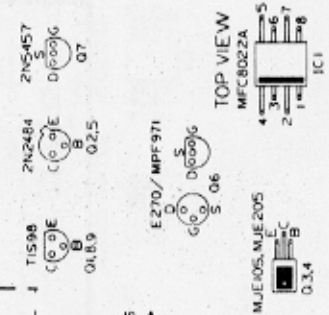

PRE-AMP

MIXER

OUTPUT SECTION

TREMOLO

REVERB

POWER SUPPLY

POWER SUPPLY

BOTTOM VIEWS

G35 (REV B) GUITAR AMPLIFIER SCHEMATIC DIAGRAM