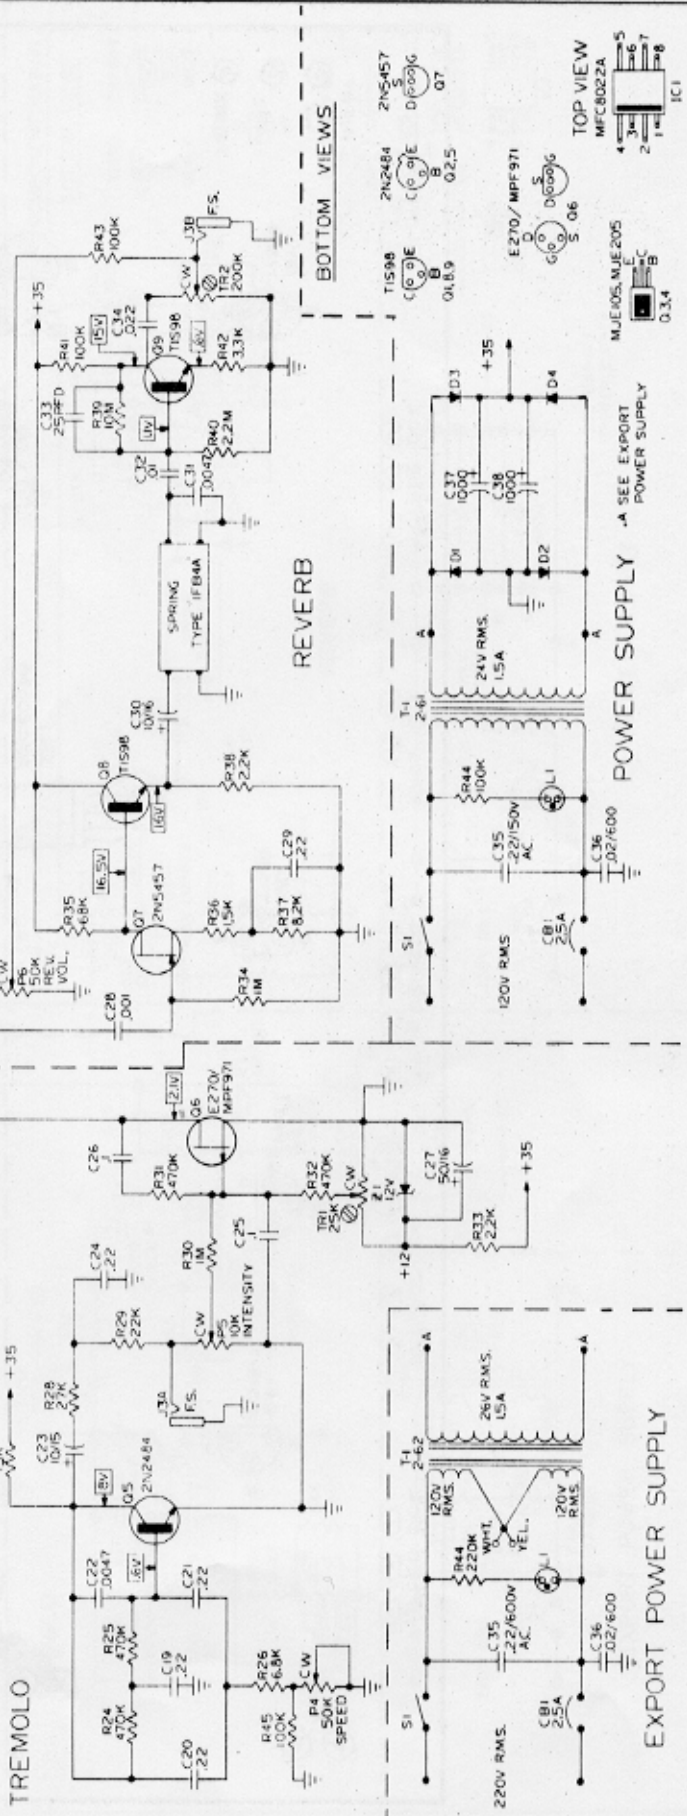

PRE-AMP

MIXER

OUTPUT SECTION

TREMOLO

REVERB

POWER SUPPLY

POWER SUPPLY

BOTTOM VIEWS

G35 (REV B) GUITAR AMPLIFIER SCHEMATIC DIAGRAM