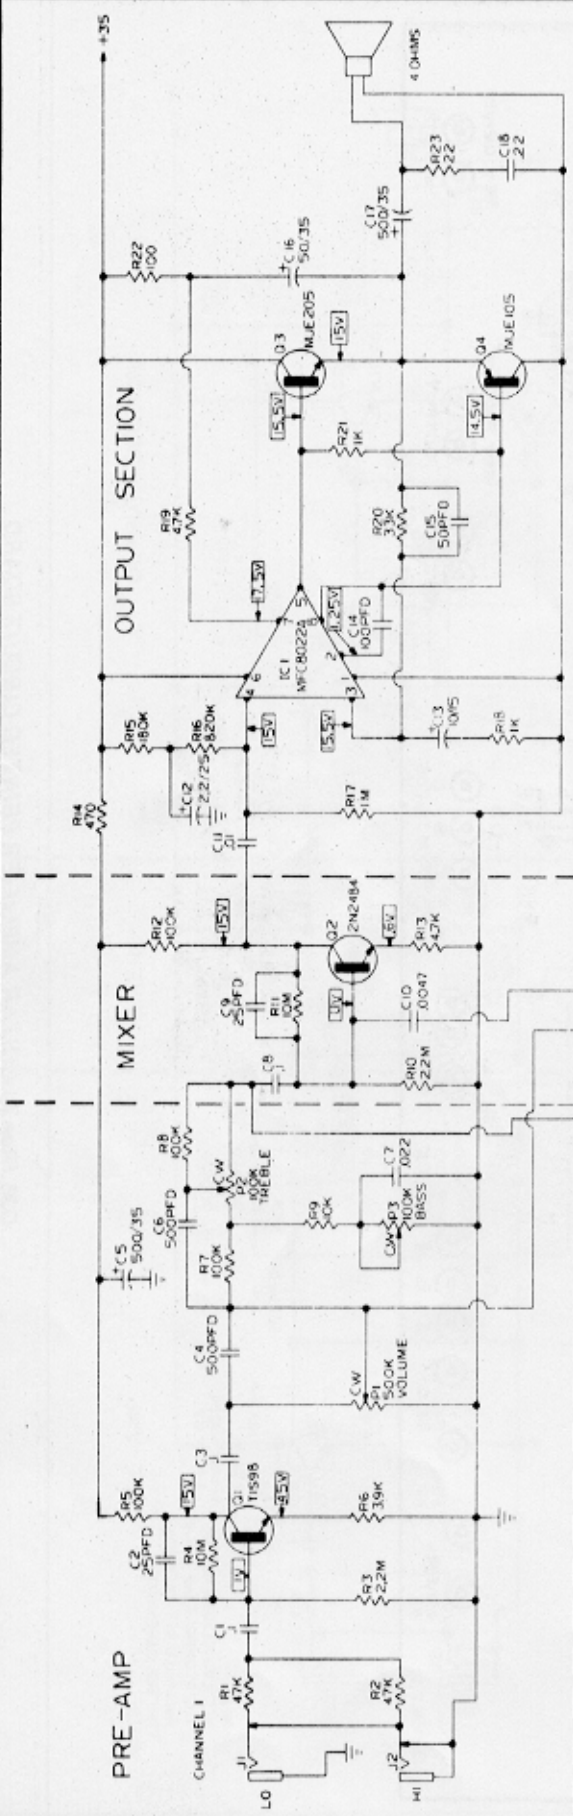

PRE-AMP

MIXER

OUTPUT SECTION

TREMOLO

REVERB

POWER SUPPLY

POWER SUPPLY

BOTTOM VIEWS

G35 (REV B) GUITAR AMPLIFIER SCHEMATIC DIAGRAM