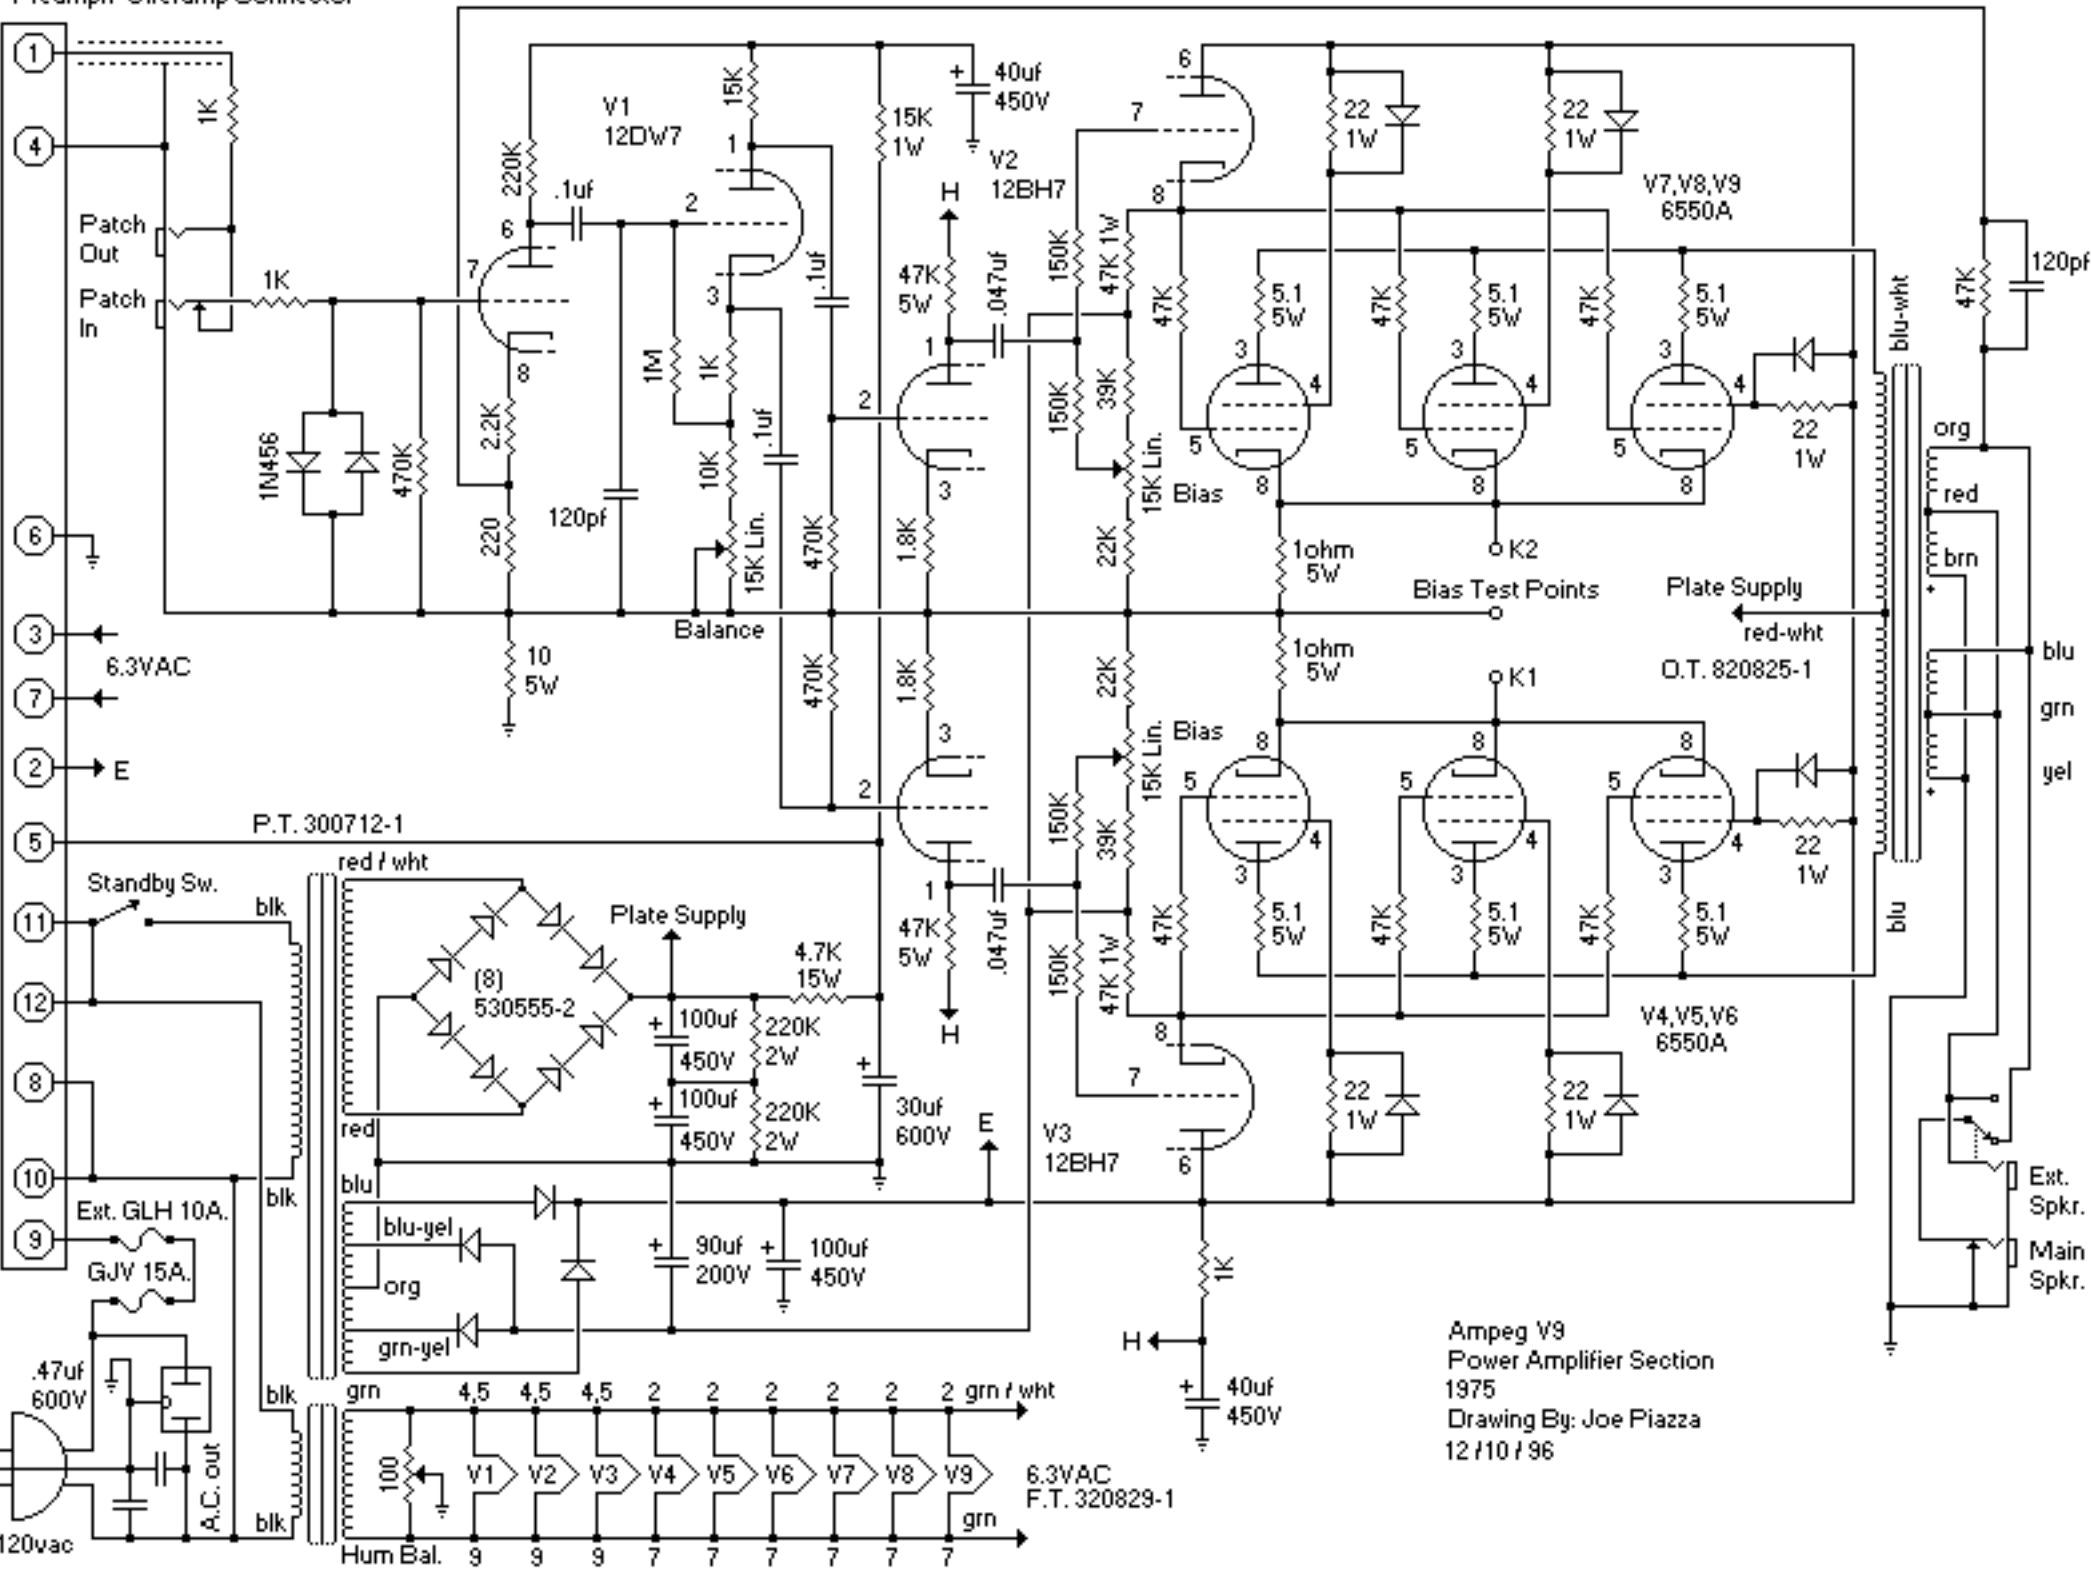

Preamplifier/Poweramp Connector

Ampeg V9
Power Amplifier Section
1975
Drawing By: Joe Piazza
12/10/96